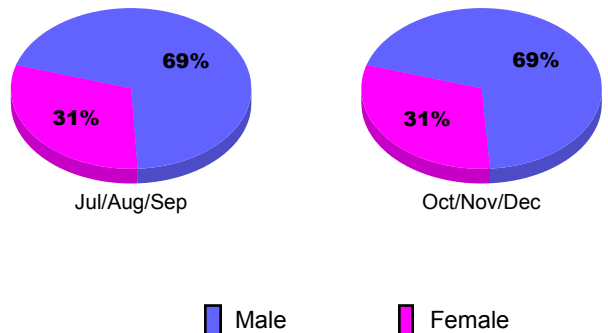

Membership Results 2010-2011

Goal, New, Dropped, Gain/Loss

Comparison of Membership Gain/Loss

Current Year Compared to the Previous Year

Gender Comparison 2010-2011

2010-2011 GMT Reports for District (or Undistricted) **District 19 D BRITISH**