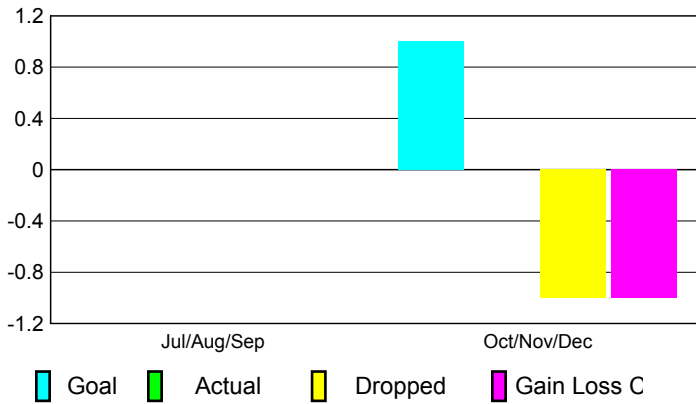

2010-2011 GMT Reports for District (or Undistricted) **District 19 D WASHINGTON**

GMT: Doctor PATTI HILL PhD

Location: WASHINGTON

GMT CA: 2

CLUBS

Club Results
2010-2011

Clubs
2009-2010

Month	New Club	Actual New	Actual Dropped	Gain/Loss of	Gain/Loss of
	Goal	Clubs	Clubs	Clubs	Clubs
Jul/Aug/Sep	0	0	0	0	0
Oct/Nov/Dec	1	0	-1	-1	0
Totals	1	0	-1	-1	0

Club Results 2010-2011

Goal, New, Dropped, Gain/Loss

Comparison of Club Gain/Loss

Current Year Compared to the Previous Year

YTD Status Quo Clubs 2010-2011

Status Quo Clubs Compared to Status Quo Members

MEMBERSHIP